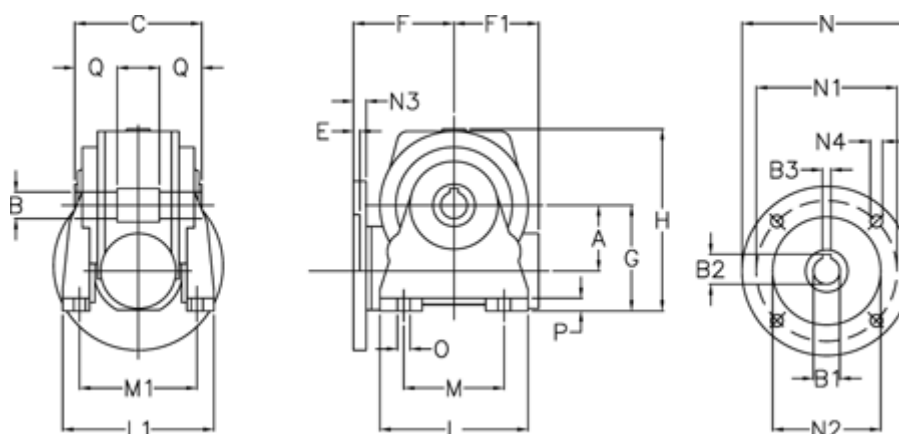

Data Sheet

Article number: 3902250007170

Description: Worm gear
VF 250-N-7-225B5, without lubrication

Measures

A = 250	F1 = 318	N1 = 400
B = 110 G7	G = 380	N2 = 350
B1 E7 = 60	H = 645	N3 = 22
B2 = 64.4	L = 520	N4 = 18
B3 H9 = 18	L1 = 380	O = 33
C = 320	M = 400	P = 30
E = 7	M1 = 310	Q = 85
F = 536	N = 450	